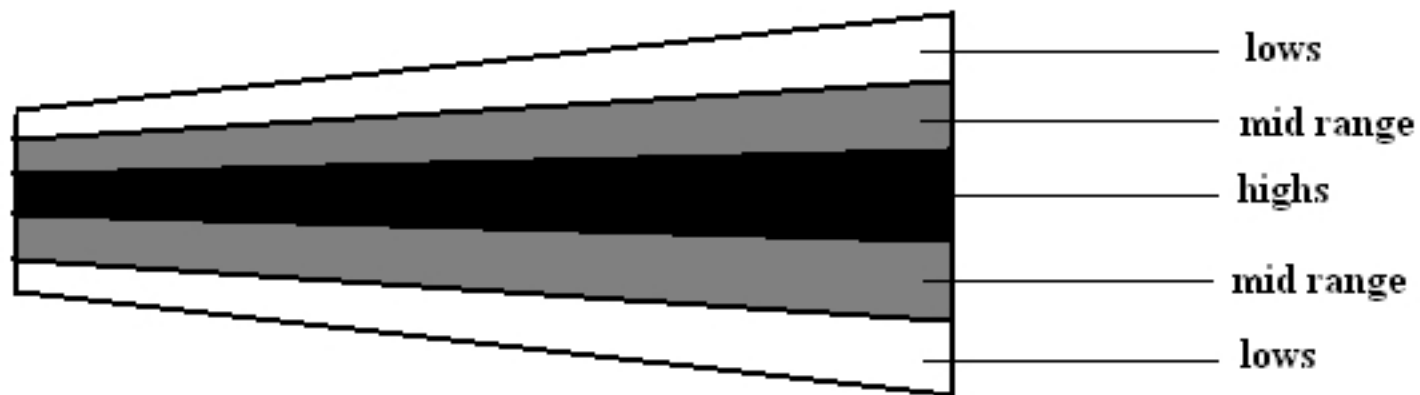

TONAL SPECTRUM  
OF THE  
BASSOON REED

REED BLADE